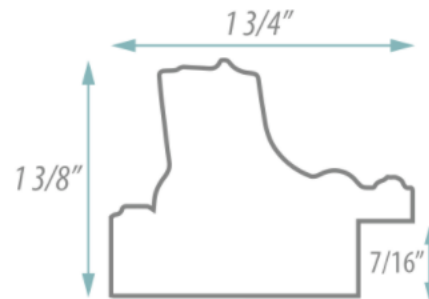

SPECIFICATION SHEET

FRAMED MIRROR

MODEL#: FM 76288-18X36

FRAMED MIRRORS COLLECTION

FEATURES:

- ONE 18X36" HIGH RESOLUTION SILVER PLATE GLASS MIRROR SIZE W/ DECORATIVE FRAME.
- "WALL HUGGER" HANGER FOR MOUNTING INCLUDED.
- STANDARD MOUNTING STYLE IS VERTICAL. FOR HORIZONTAL, PLEASE SPECIFY WHEN ORDERING.
- PACKED IN FOUR WALL (FOLDED DOUBLE WALL) CORRUGATION.
- STYLE: COLONIAL
- COLOR: GOLD
- FINISH: FOIL

MIRROR FINISHES:

- FLAT POLISHED EDGE
- BEVELED EDGE

OVERALL SIZE DIMENSION: 21 1/2" WIDE X 39 1/2" HIGH X 1 3/8" DEEP